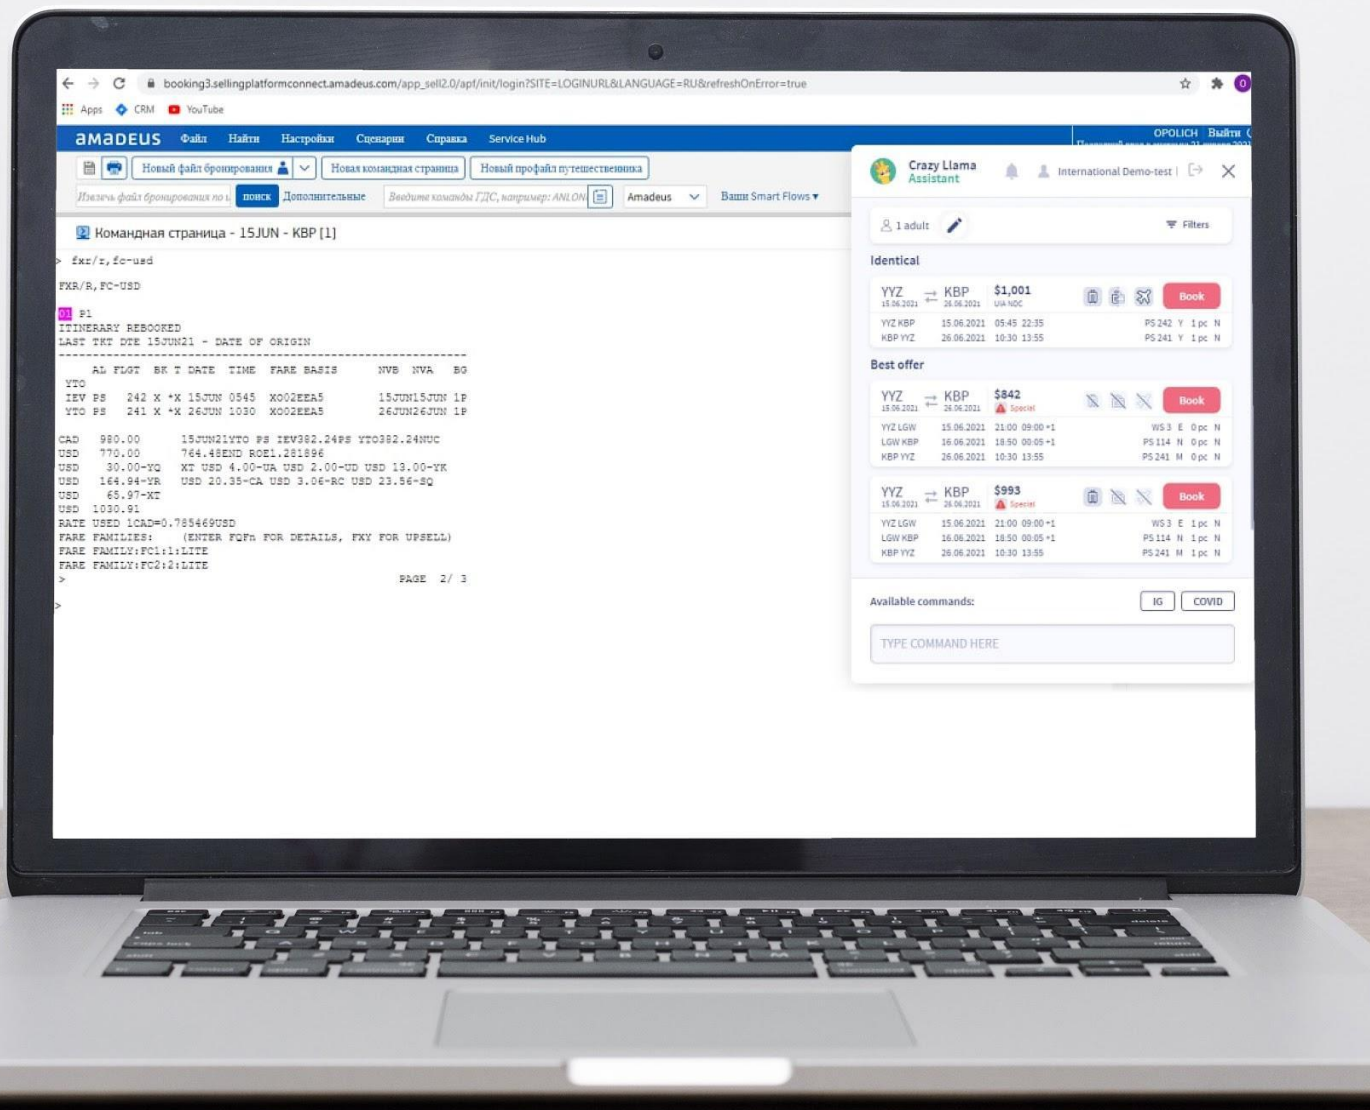

Agent screen view
Easiest way to access best availability, fares and services on one screen

CRAZY LLAMA
by easylinkz